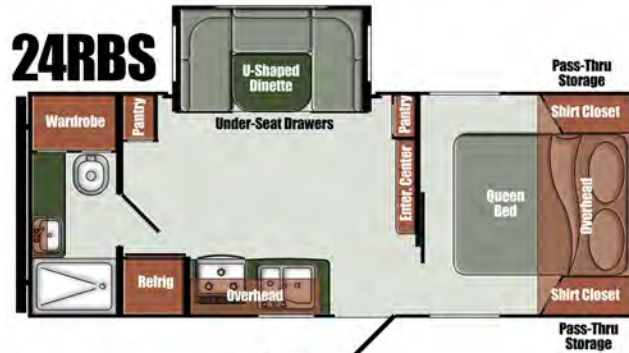

GULFBREEZE

SIGNATURE SERIES